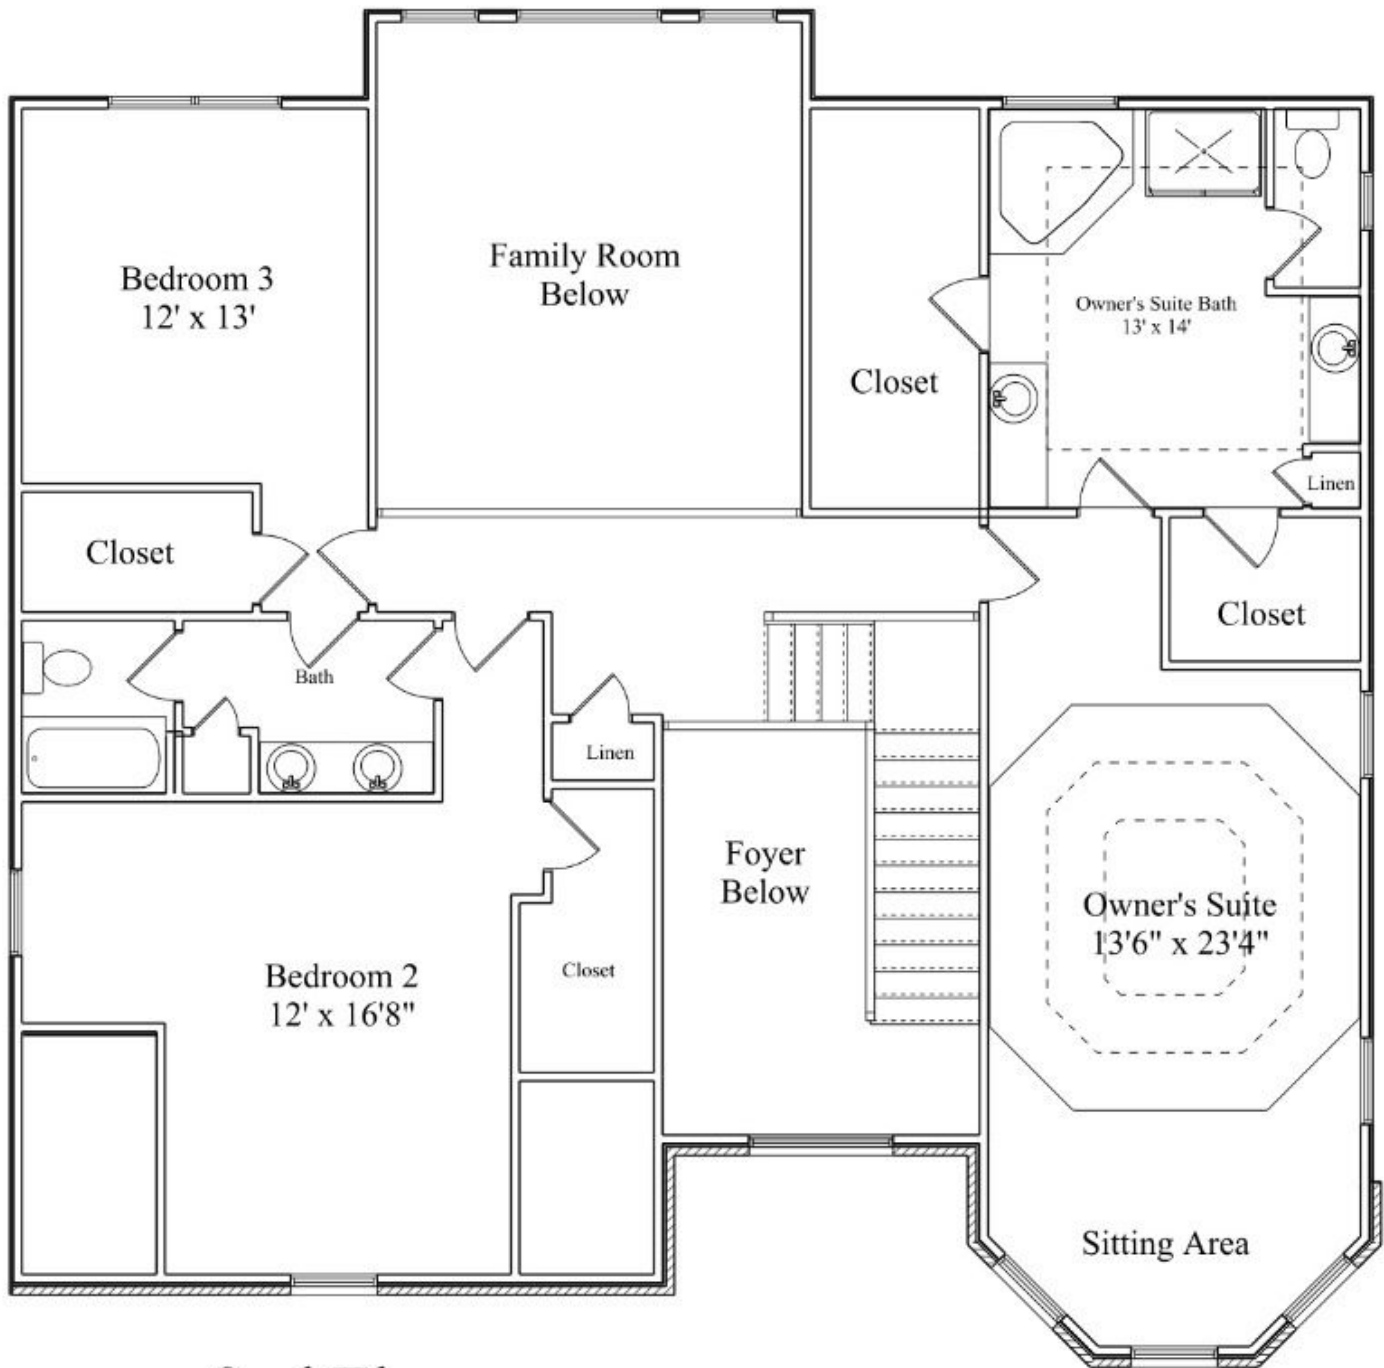

Edith
Whitestone Classic
4 Bedroom ~ 3.5 Baths
2,925 sq ft

Information believed accurate but not warranted. Pricing, Floorplans and Elevations are subject to change. Floorplan dimensions are approximate. Consult working drawings for actual dimensions and information. Elevations are artists' conceptions. Photographs may have been modified from the original construction documents. 2/25/2021

Deborah Collett, Broker/Realtor Pam Wise, Realtor
 770-947-1212 ~ Sales Office 770-944-2555 ~ Office
 dcollett@sibleyrealty.net

Edith
Whitestone Classic
4 Bedroom ~ 3.5 Baths
2,925 sq ft

1st Floor

Information believed accurate but not warranted. Pricing, Floorplans and Elevations are subject to change. Floorplan dimensions are approximate. Consult working drawings for actual dimensions and information. Elevations are artists' conceptions. Photographs may have been modified from the original construction documents. 2/25/2021

Deborah Collett, Broker/Realtor Pam Wise, Realtor
770-947-1212 ~ Sales Office 770-944-2555 ~ Office
dcollett@sibleyrealty.net

Edith
Whitstone Classic
4 Bedroom ~ 3.5 Baths
2,925 sq ft

2nd Floor

Information believed accurate but not warranted. Pricing, Floorplans and Elevations are subject to change. Floorplan dimensions are approximate. Consult working drawings for actual dimensions and information. Elevations are artists' conceptions. Photographs may have been modified from the original construction documents. 2/25/2021