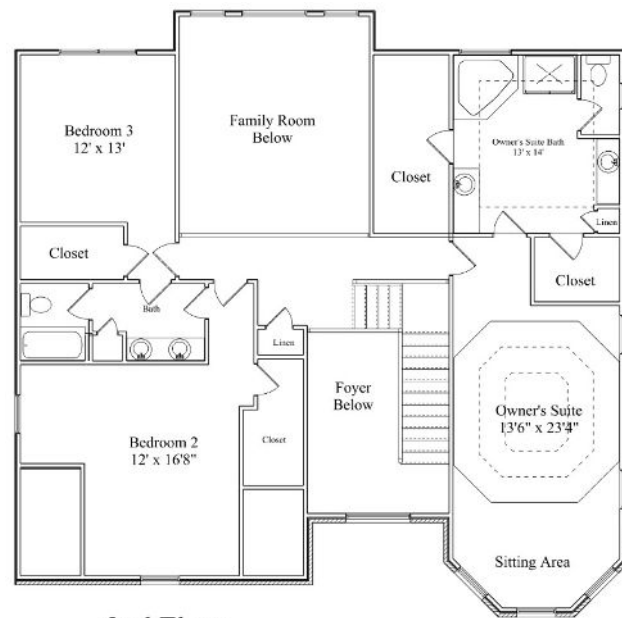

Edith
Whitestone Classic
4 Bedroom ~ 3.5 Baths
2,925 sq ft

Information believed accurate but not warranted. Pricing, Floorplans and Elevations are subject to change. Floorplan dimensions are approximate. Consult working drawings for actual dimensions and information. Elevations are artists' conceptions. Photographs may have been modified from the original construction documents. 2/25/2021

Deborah Collett, Broker/Realtor Pam Wise, Realtor
 770-947-1212 ~ Sales Office 770-944-2555 ~ Office
 dcollett@sibleyrealty.net

Edith
Whitestone Classic
4 Bedroom ~ 3.5 Baths
2,925 sq ft

1st Floor

Information believed accurate but not warranted. Pricing, Floorplans and Elevations are subject to change. Floorplan dimensions are approximate. Consult working drawings for actual dimensions and information. Elevations are artists' conceptions. Photographs may have been modified from the original construction documents. 2/25/2021

Deborah Collett, Broker/Realtor Pam Wise, Realtor
770-947-1212 ~ Sales Office 770-944-2555 ~ Office
dcollett@sibleyrealty.net

Edith
Whitstone Classic
4 Bedroom ~ 3.5 Baths
2,925 sq ft

2nd Floor

Information believed accurate but not warranted. Pricing, Floorplans and Elevations are subject to change. Floorplan dimensions are approximate. Consult working drawings for actual dimensions and information. Elevations are artists' conceptions. Photographs may have been modified from the original construction documents. 2/25/2021