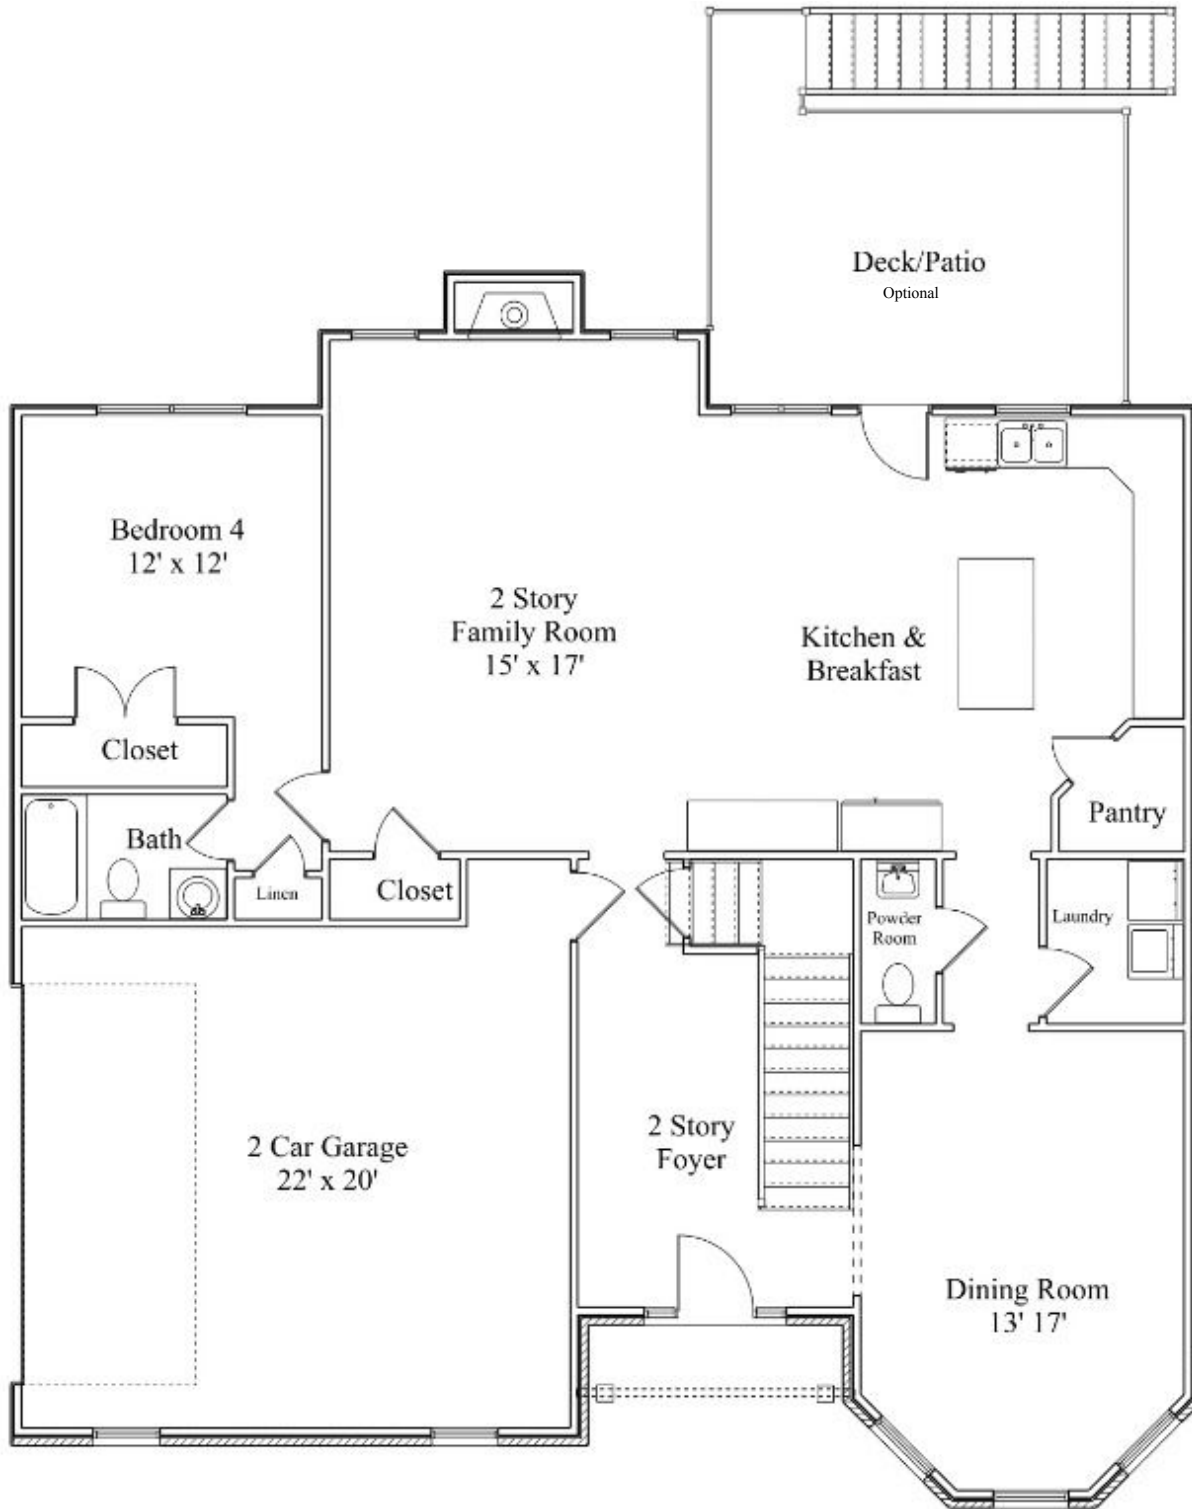

Edith
Whitestone Classic
4 Bedroom ~ 3.5 Baths
2,925 sq ft

Information believed accurate but not warranted. Pricing, Floorplans and Elevations are subject to change. Floorplan dimensions are approximate. Consult working drawings for actual dimensions and information. Elevations are artists' conceptions. Photographs may have been modified from the original construction documents. 2/25/2021

Deborah Collett, Broker/Realtor Pam Wise, Realtor
 770-947-1212 ~ Sales Office 770-944-2555 ~ Office
 dcollett@sibleyrealty.net

Edith
Whitestone Classic
4 Bedroom ~ 3.5 Baths
2,925 sq ft

1st Floor

Information believed accurate but not warranted. Pricing, Floorplans and Elevations are subject to change. Floorplan dimensions are approximate. Consult working drawings for actual dimensions and information. Elevations are artists' conceptions. Photographs may have been modified from the original construction documents. 2/25/2021