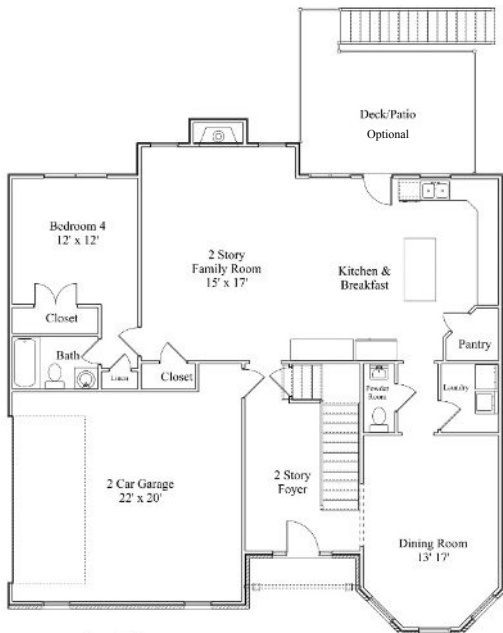

Edith
Whitestone Classic
4 Bedroom ~ 3.5 Baths
2,925 sq ft

Information believed accurate but not warranted. Pricing, Floorplans and Elevations are subject to change. Floorplan dimensions are approximate. Consult working drawings for actual dimensions and information. Elevations are artists' conceptions. Photographs may have been modified from the original construction documents. 2/25/2021

Deborah Collett, Broker/Realtor Pam Wise, Realtor
 770-947-1212 ~ Sales Office 770-944-2555 ~ Office
 dcollett@sibleyrealty.net

Edith
Whitestone Classic
4 Bedroom ~ 3.5 Baths
2,925 sq ft

1st Floor

Information believed accurate but not warranted. Pricing, Floorplans and Elevations are subject to change. Floorplan dimensions are approximate. Consult working drawings for actual dimensions and information. Elevations are artists' conceptions. Photographs may have been modified from the original construction documents. 2/25/2021

Deborah Collett, Broker/Realtor Pam Wise, Realtor
770-947-1212 ~ Sales Office 770-944-2555 ~ Office
dcollett@sibleyrealty.net

Edith
Whitstone Classic
4 Bedroom ~ 3.5 Baths
2,925 sq ft

2nd Floor

Information believed accurate but not warranted. Pricing, Floorplans and Elevations are subject to change. Floorplan dimensions are approximate. Consult working drawings for actual dimensions and information. Elevations are artists' conceptions. Photographs may have been modified from the original construction documents. 2/25/2021