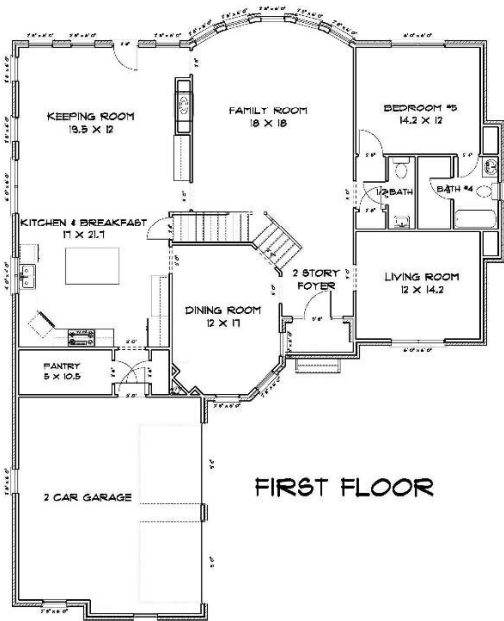

Features

- 5 Bedroom
- 3 Bath
- 2 Car Garage
- Brick Front

Square Footage

1 st Floor	1965
2 nd Floor	1935
Total Finished	3900
Garage	500

FRONT ELEVATION

FIRST FLOOR

SECOND FLOOR